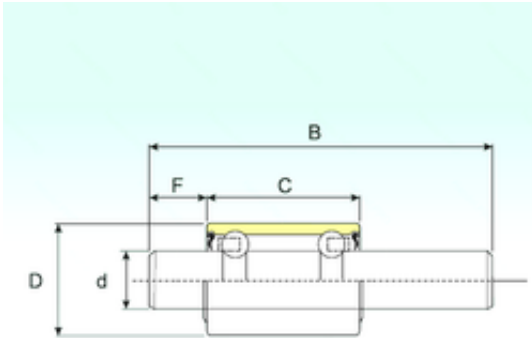

MNT BEARING LTD

18,961 mm x 38,1 mm x 165,1 mm ISB
WB1938165 Ball bearing

Bearing No. WB1938165

Size	18.961x38.1x165.1 mm
Bore Diameter	18,961 mm
Outer Diameter	38,1 mm
Width	165,1 mm
d	18,961 mm
D	38,1 mm
B	165,1 mm
C	54 mm
F	35,8 mm

WB1938165 Bearing 2D drawings and 3D CAD models