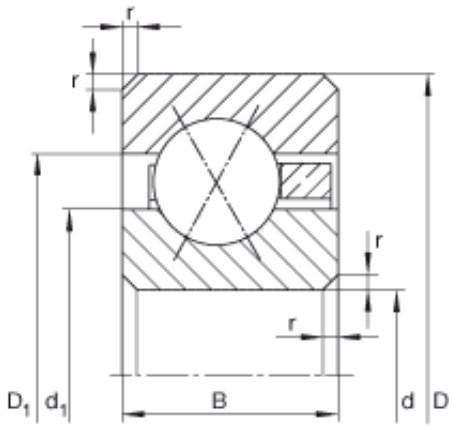

MNT BEARING LTD

6 inch x 190,5 mm x 19,05 mm INA CSXF060
Ball bearing

Bearing No. CSXF060

CSXF060 Bearing 2D drawings and 3D CAD models

Size	152.4x190.5x19.05 mm
Bore Diameter	152,4 mm
Outer Diameter	190,5 mm
Width	19,05 mm
d	152,4 mm
d	6 inch
D	190,5 mm
B	19,05 mm
D_1	176,4 mm
d_1	166,5 mm
r_{min}	2 mm
m	1,22 kg / Weight
C_r	36000 N / Dynamic load rating (radial)
C_{0r}	51000 N / Static load rating (radial)