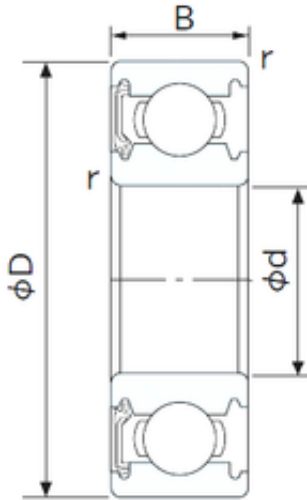

MNT BEARING LTD

45 mm x 85 mm x 19 mm NACHI 6209NKE Ball bearing

Bearing No. 6209NKE

Size	45x85x19 mm
Bore Diameter	45 mm
Outer Diameter	85 mm
Width	19 mm
d	45 mm
D	85 mm
B	19 mm
C	19 mm
r min.	1.1 mm
da min.	52 mm
Da max.	78 mm
ra max.	1.0 mm
Weight	0.407 Kg
Basic dynamic load rating (C)	32,5 kN
Basic static load rating (C0)	20,5 kN
(Grease) Lubrication Speed	7600 r/min

6209NKE Bearing 2D drawings and 3D CAD models