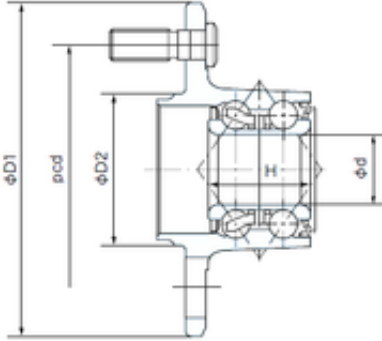

MNT BEARING LTD

NACHI F28BVV10-M4A Angular contact ball bearing

Bearing No. F28BVV10-M4A

Bore Diameter	28 mm
d	28 mm
D1	122 mm
D2	55 mm
H1	47 mm

F28BVV10-M4A Bearing 2D drawings and 3D CAD models